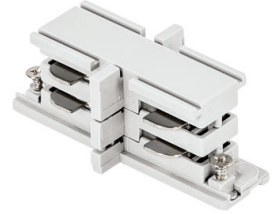

About Product

Straight connector for 3-pole track, White

Technical Information
